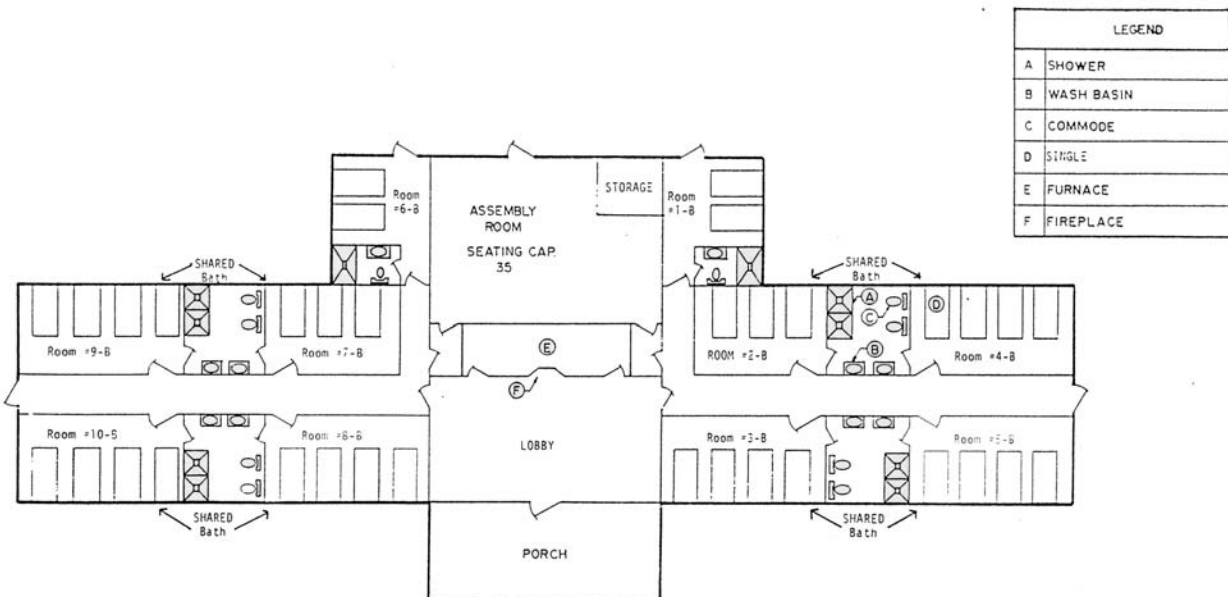

# Ross Bonar Cottage

Camp Virgil Tate – Camp and Conference Center  
[www.CampVirgilTate.org](http://www.CampVirgilTate.org)

- Summer: Sleeps 68 in bunk beds  
 Winter: Sleeps 34 in single beds
- Separate bathroom facilities/showers

- Two meeting rooms (Capacity: 35)
- Heated by forced-air furnace
- Towels/Linens provided in winter only

Outside View of Cottage

Interior of Cottage (Winter Configuration)

Kanawha County 4-H Foundation  
 Operating Camp Virgil Tate