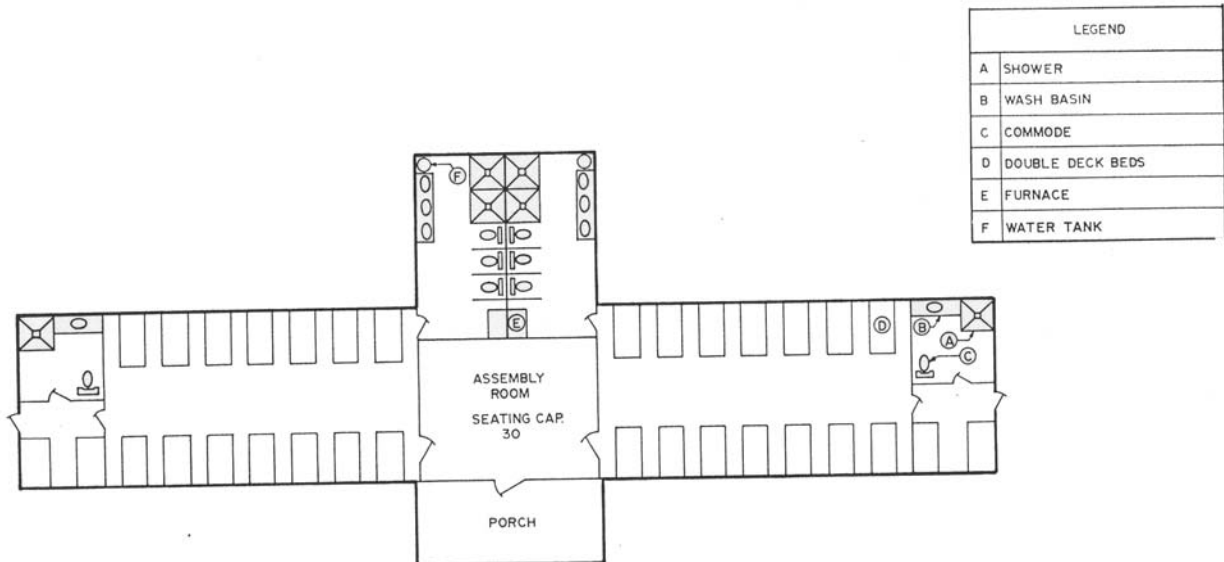

Pat McGovran Cottage

Camp Virgil Tate – Camp and Conference Center
www.CampVirgilTate.org

- Sleeping Capacity: 64 in bunk beds
- Separate bathroom facilities/showers
- Counselor’s rooms with private bath

- Center meeting room (Capacity: 30)
- Heated by forced-air furnace
- No linens provided

Outside View of Cottage

Interior of Cottage

Kanawha County 4-H Foundation
 Operating Camp Virgil Tate

Route 4, Box 141-B
 Charleston, WV 25312