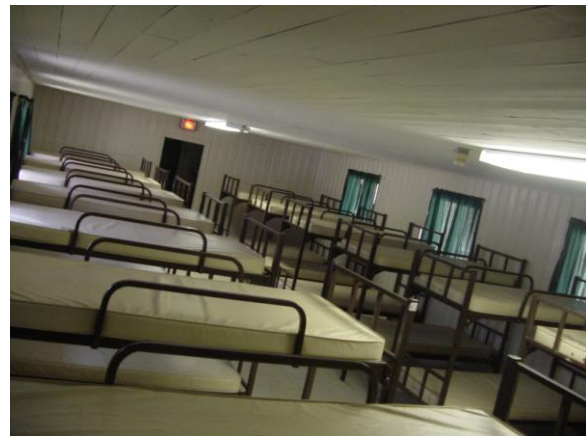

Mattie Price Cottage

Camp Virgil Tate – Camp and Conference Center
www.CampVirgilTate.org

- Sleeping Capacity: 60 in bunk beds
- Separate bathroom facilities/showers
- Counselor’s rooms with private bath

- Center meeting room (Capacity: 30)
- Heated by forced-air furnace
- No linens provided

Outside View of Cottage

Interior of Cottage

Kanawha County 4-H Foundation
 Operating Camp Virgil Tate

1400 Camp Virgil Tate Road
 Charleston, WV 25312