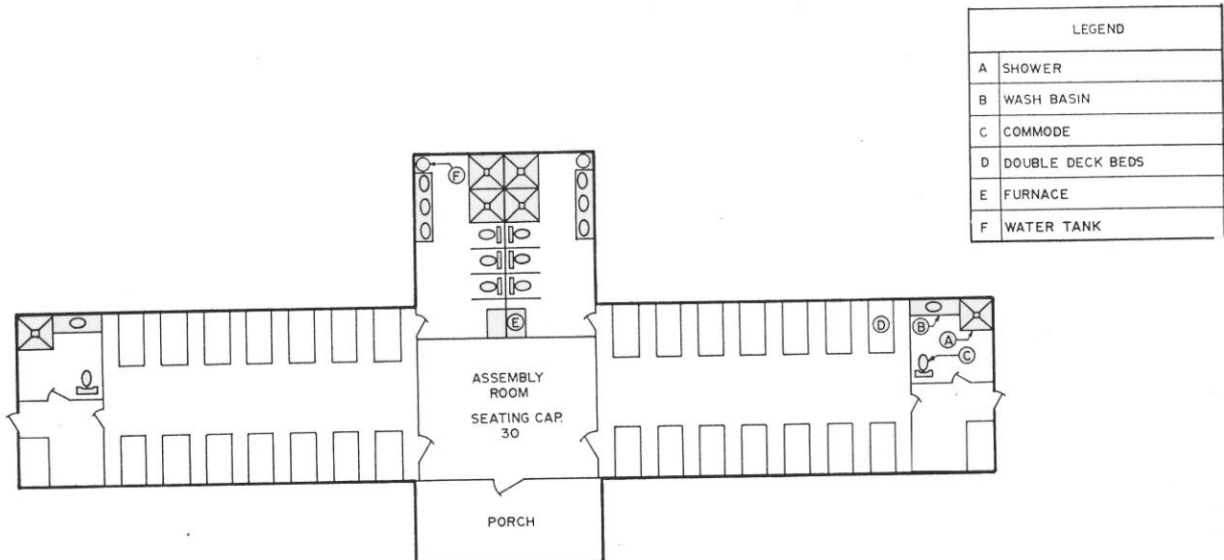

Mattie Price Cottage

Camp Virgil Tate – Camp and Conference Center
www.CampVirgilTate.org

- Sleeping Capacity: 60 in bunk beds
- Separate bathroom facilities/showers
- Counselor’s rooms with private bath

- Center meeting room (Capacity: 30)
- Heated by forced-air furnace
- No linens provided

Outside View of Cottage

Interior of Cottage

Kanawha County 4-H Foundation
 Operating Camp Virgil Tate

1400 Camp Virgil Tate Road
 Charleston, WV 25312