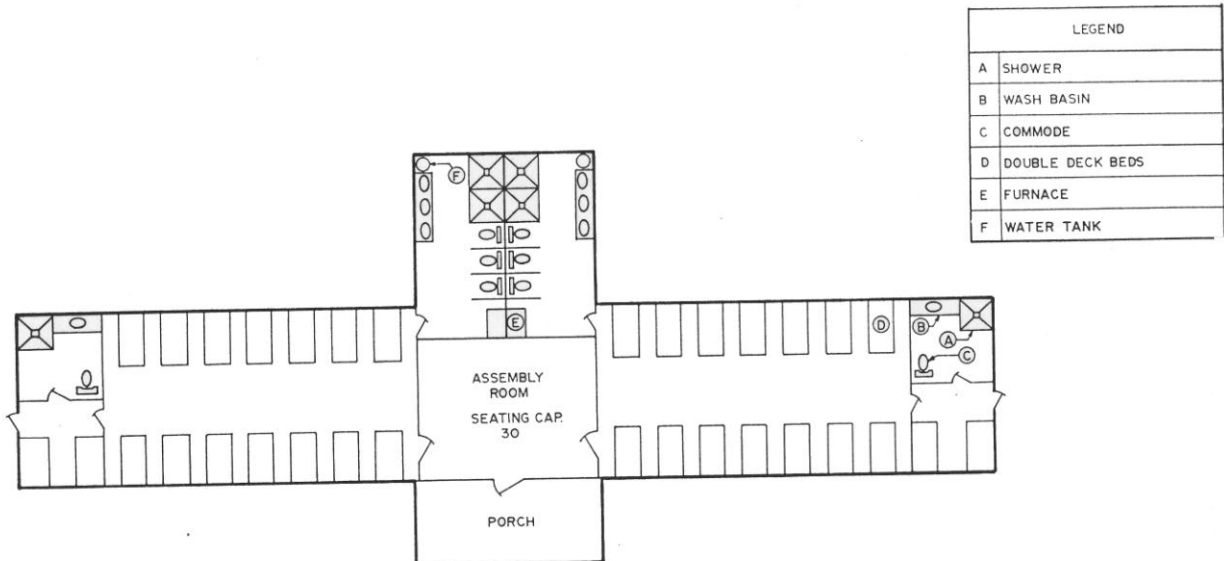

Mary Cunningham Cottage

Camp Virgil Tate – Camp and Conference Center

www.CampVirgilTate.org

- Sleeping Capacity: 64 in bunk beds
- Separate bathroom facilities/showers
- Counselor’s rooms with private bath

- Center meeting room (Capacity: 30)
- Heated by forced-air furnace
- No linens provided

Outside View of Cottage

Interior of Cottage

Kanawha County 4-H Foundation
Operating Camp Virgil Tate

1400 Camp Virgil Tate Road
Charleston, WV 25312