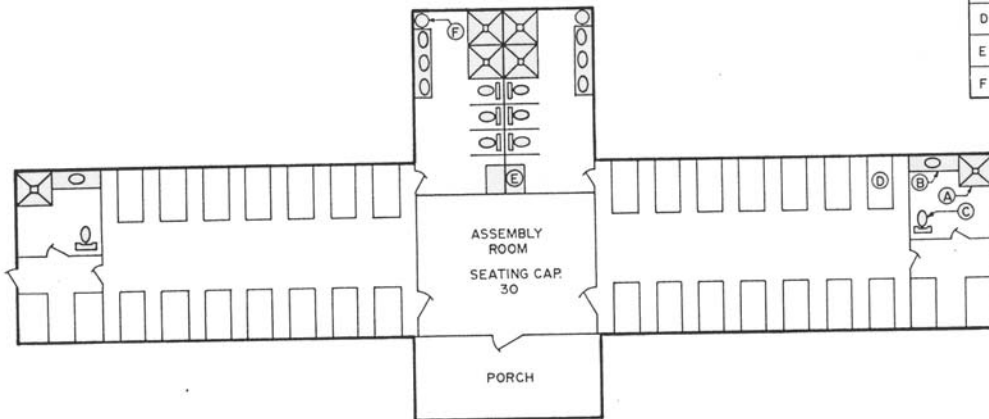

Mary Cunningham Cottage

Camp Virgil Tate – Camp and Conference Center

www.CampVirgilTate.org

- Sleeping Capacity: 64 in bunk beds
- Separate bathroom facilities/showers
- Counselor’s rooms with private bath

- Center meeting room (Capacity: 30)
- Heated by forced-air furnace
- No linens provided

Outside View of Cottage

Interior of Cottage

LEGEND	
A	SHOWER
B	WASH BASIN
C	COMMODOE
D	DOUBLE DECK BEDS
E	FURNACE
F	WATER TANK