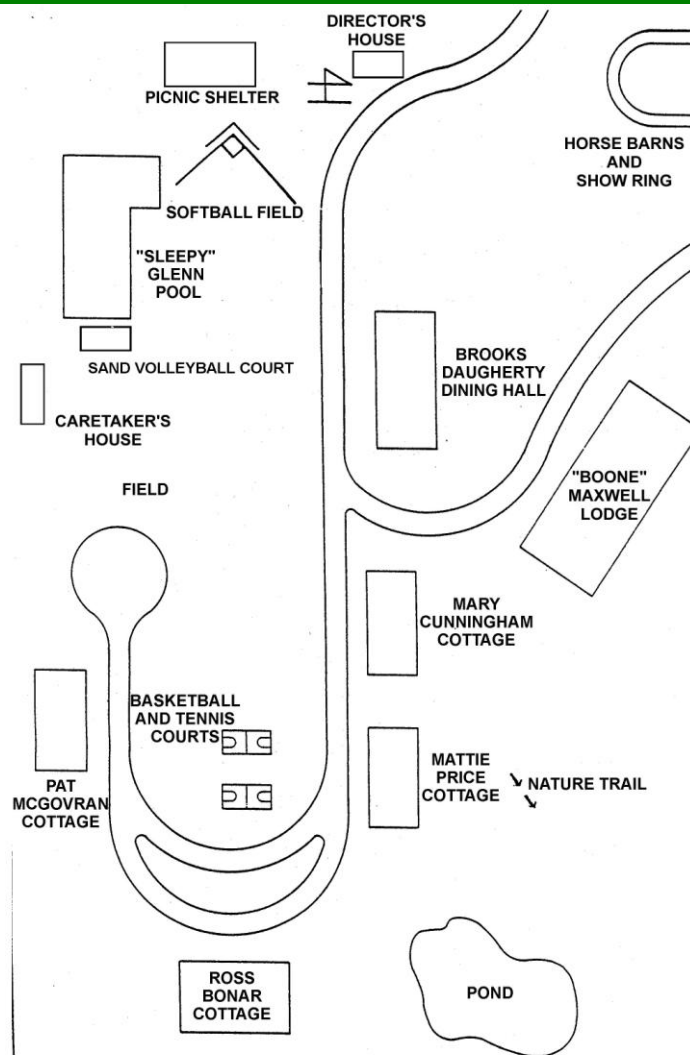

# Layout of Grounds

Camp Virgil Tate – Camp and Conference Center  
[www.CampVirgilTate.org](http://www.CampVirgilTate.org)

- Lodge (24 Rooms, 2 Meeting Rooms)
- 4 Dormitory Style Cottages
- Dining Hall (Capacity: 300)
- Equestrian Facilities
- Fishing Ponds
- Swimming Pool
- Picnic Shelters
- Basketball, Volleyball Courts
- Softball Field
- Hiking Trails